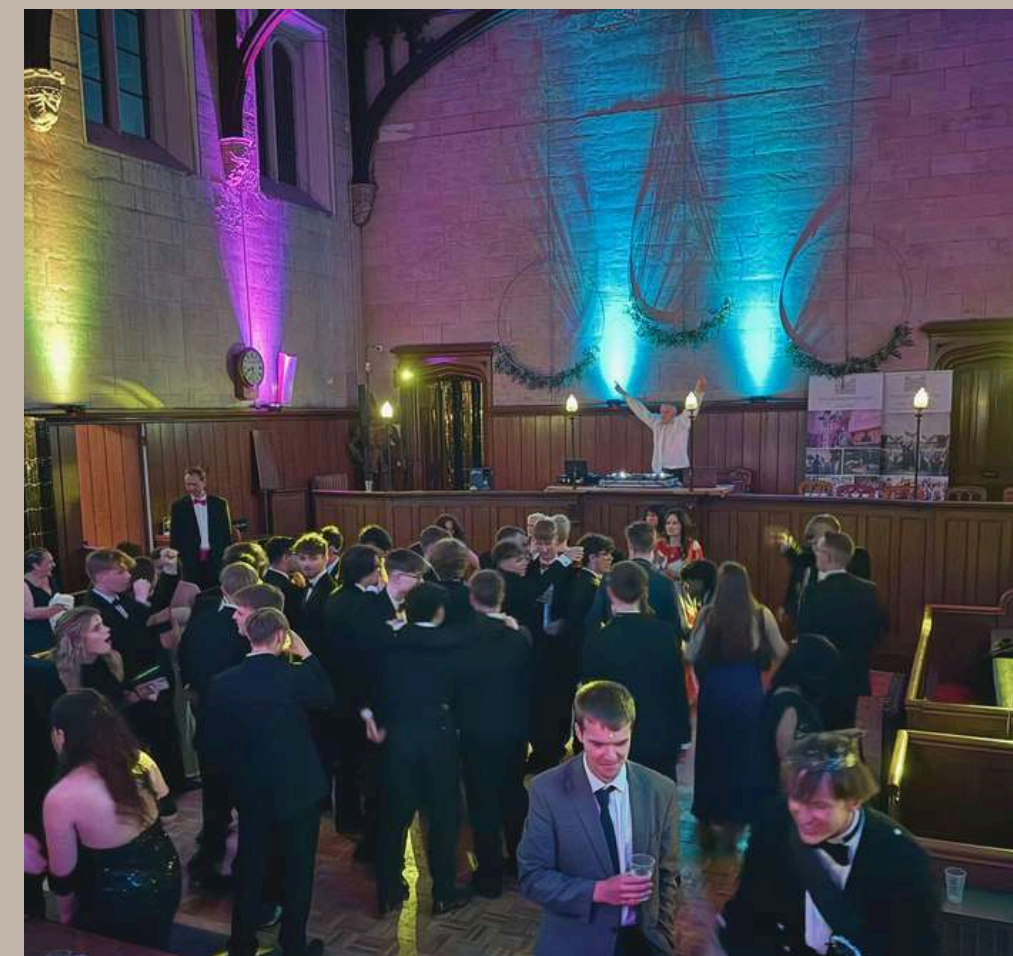

# FRONT OF THE HOUSE

Castle-like exterior, used for confetti shots with private exit for exclusive use by the wedding couple.

# THE COURTYARD

An expansive outdoor area set in the Sessions House private grounds.

Private dining options can be arranged such as barbeque and hog roast - as well as an outdoor bar available

# THE ORIGINAL COURTROOM